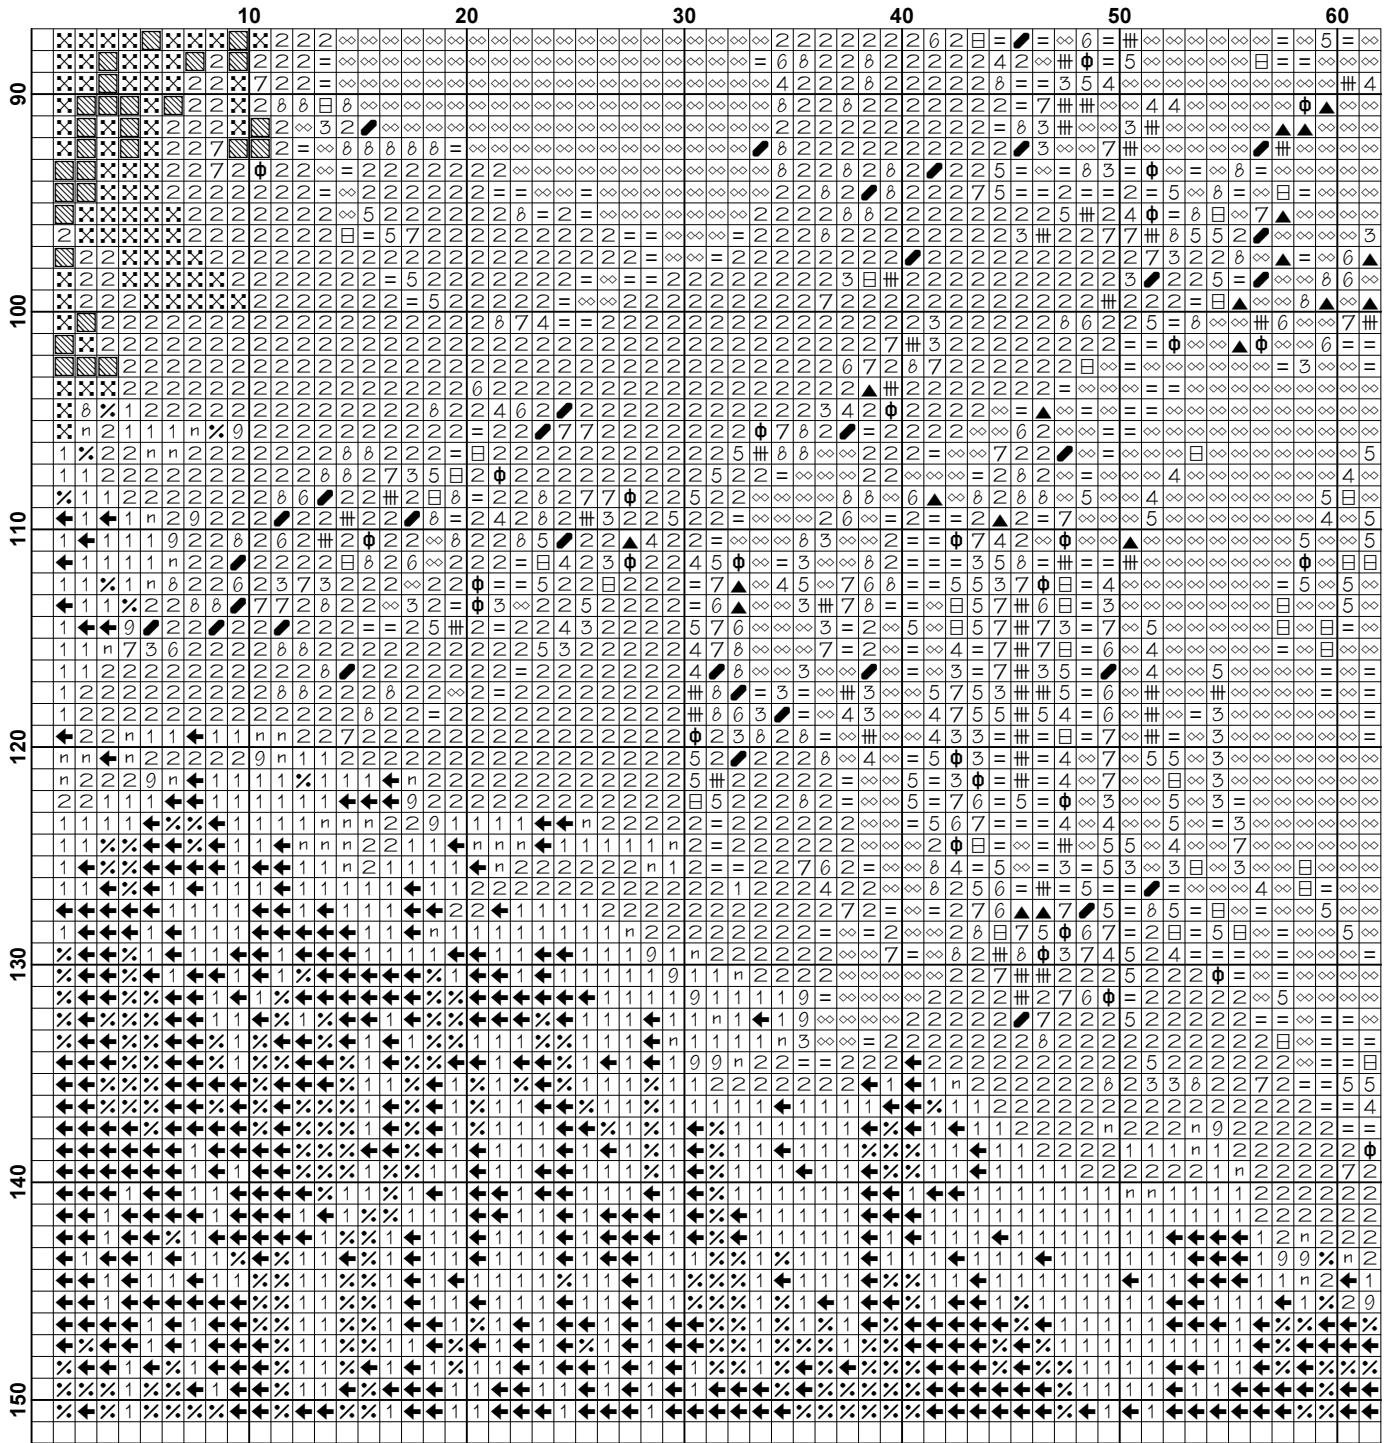

70	80	90	100	110	120
90	...	...	...	...	...	...
100	...	...	...	...	...	...
110	...	...	...	...	...	...
120	...	...	...	...	...	...
130	...	...	...	...	...	...
140	...	...	...	...	...	...
150	...	...	...	...	...	...